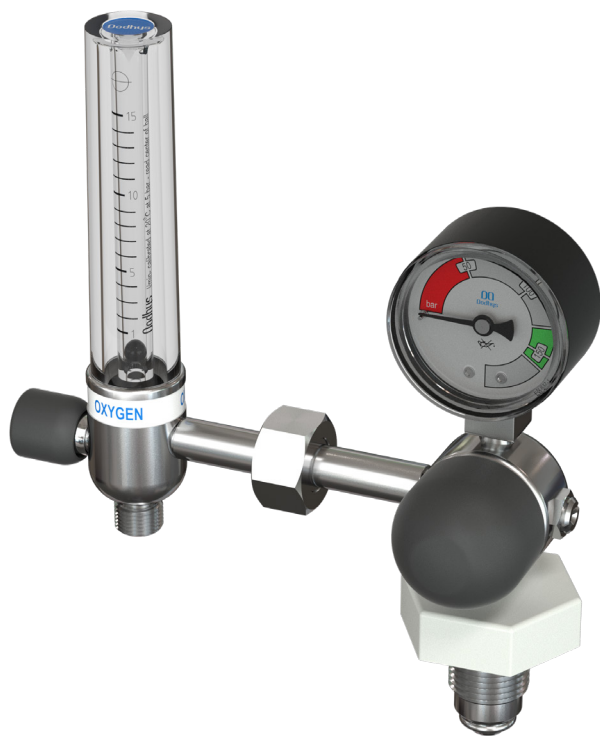

FEATURES AND BENEFITS

- Factory-preset Fixed Output Pressure Reducer
- Built-in Excess Pressure Relief Valve
- Back Pressure Compensated Flowmeter
- Stainless Steel Valve
- Shatter proof tube cover and tube
- Stainless Steel body
- Large black ABS adjusting knob
- Aesthetically appealing colour scheme
- Tool-free installation
- Durable and robust

Factory pre-set, fixed output pressure regulators with flowmeters for attachment to cylinders only

Please refer the ordering information sheet for details about part numbers

DODHYS MEDICAL LIMITED

P. O. Box: 7752, SAIF ZONE, SHARJAH, UNITED ARAB EMIRATES.