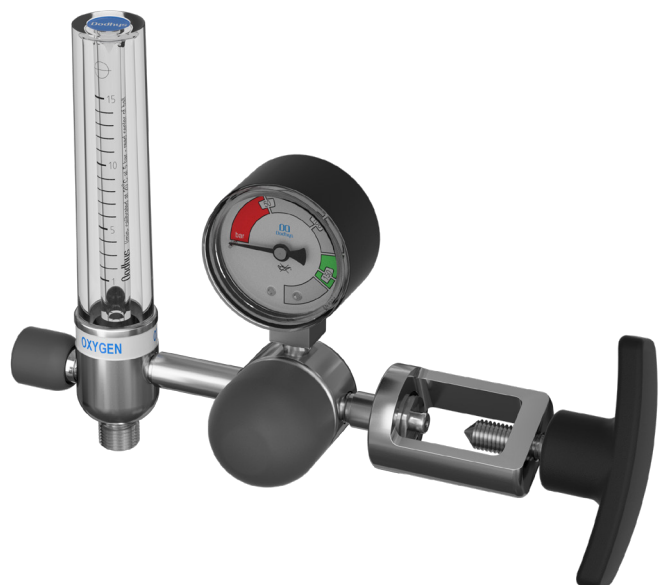

FEATURES AND BENEFITS

- Factory-preset Fixed Output Pressure Reducer
- Built-in Excess Pressure Relief Valve
- Back Pressure Compensated Flowmeter
- Stainless Steel Valve
- Shatter proof tube cover and tube
- Stainless Steel body
- Large black ABS adjusting knob
- Aesthetically appealing colour scheme
- Tool-free installation
- Durable and robust

Factory pre-set, fixed output pressure regulators with flowmeters for attachment to cylinders only

Please refer the ordering information sheet for details about part numbers

DODHYS MEDICAL LIMITED

P. O. Box: 7752, SAIF ZONE, SHARJAH, UNITED ARAB EMIRATES.