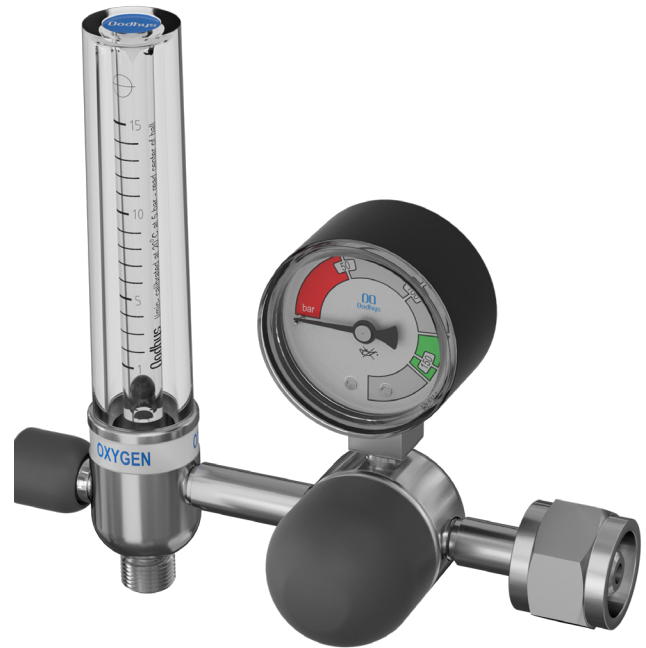

FEATURES AND BENEFITS

- Factory-preset Fixed Output Pressure Reducer
- Built-in Excess Pressure Relief Valve
- Back Pressure Compensated Flowmeter
- Stainless Steel Valve
- Shatter proof tube cover and tube
- Stainless Steel body
- Large black ABS adjusting knob
- Aesthetically appealing colour scheme
- Tool-free installation
- Durable and robust

Factory pre-set, fixed output pressure regulators with flowmeters for attachment to cylinders only

Please refer the ordering information sheet for details about part numbers

DODHYS MEDICAL LIMITED

P. O. Box: 7752, SAIF ZONE, SHARJAH, UNITED ARAB EMIRATES.